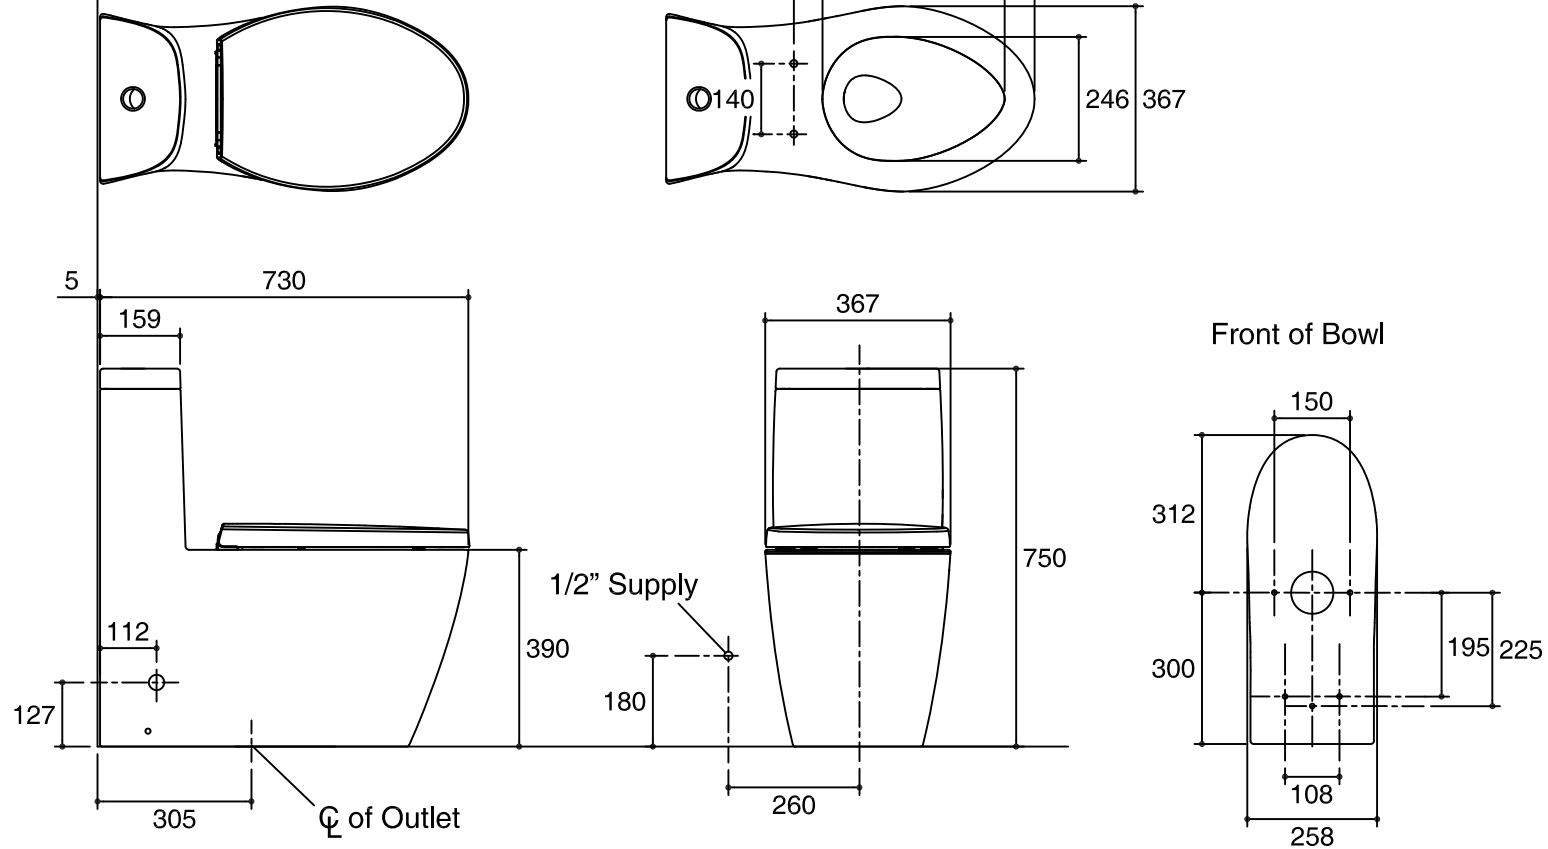

Dimensions are approximate.
Unit: mm.

SKU	K-3902X-S-0
Name	KARESS 3/4.8L
Description	1PC TOILET

* The recommended dimension for installation can be adjusted according to user preferences and layout.

KOHLER